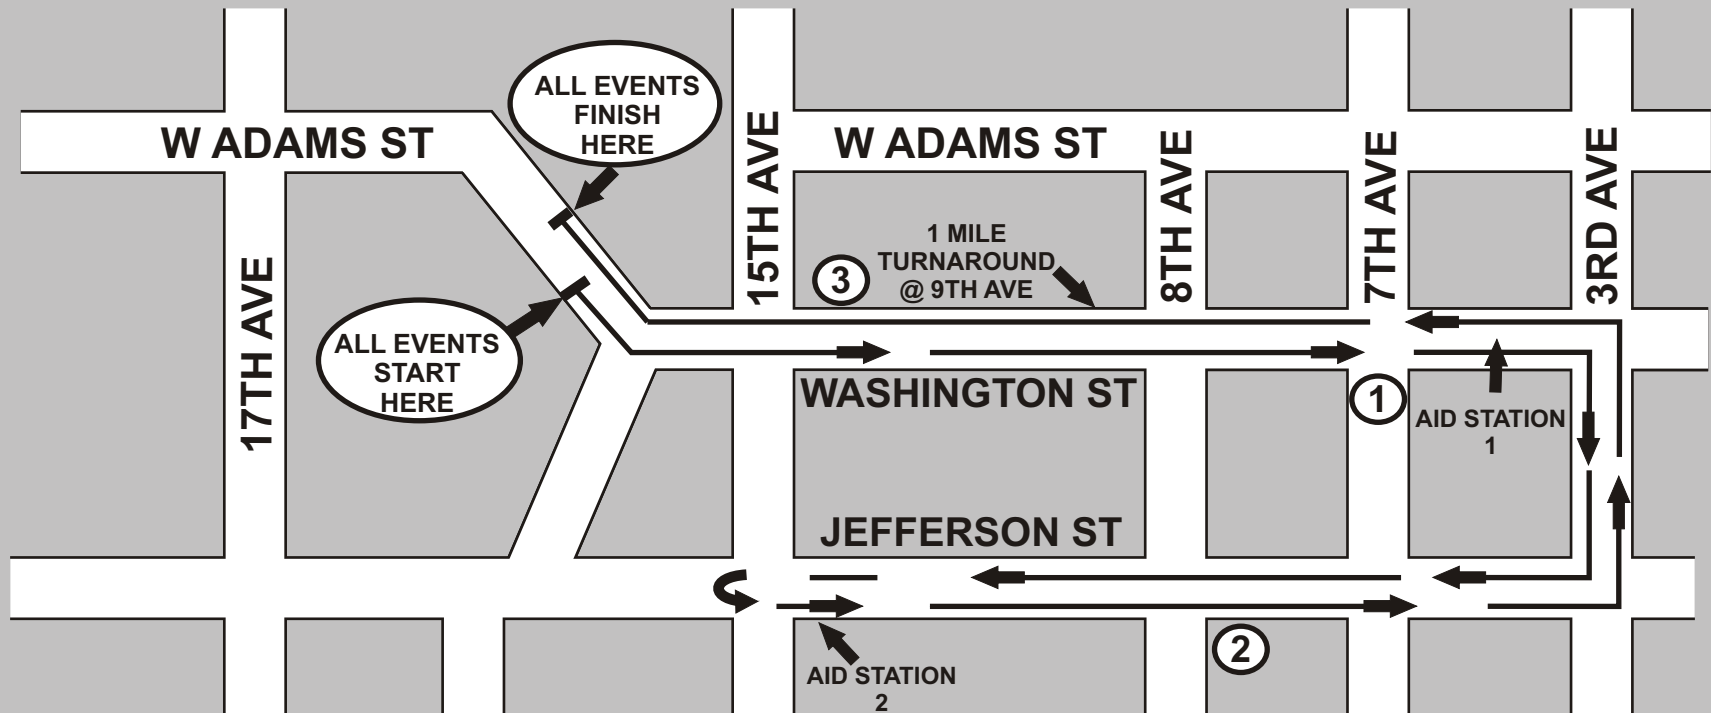

2008 CHARACTER CHALLENGE 5K RUN / WALK

SCHEDULE

Registration	7:00am
1 Mile	8:00am
5K Competitive Run	8:15am
5K Non-Comp Run/Walk	8:30am